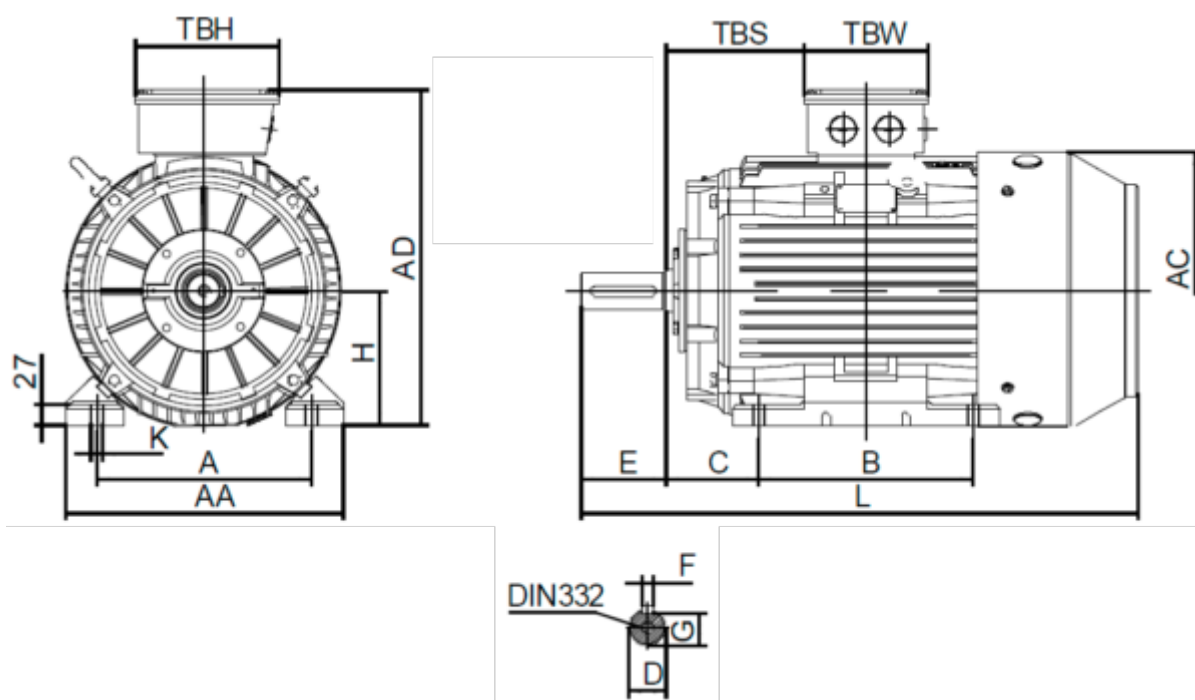

# Data Sheet

Article number: 250300300412

Description: Kleedrive T3C 100L2-4 3.0KW 1400 rpm  
3x230/400V 50HZ IP55 B3 Eff=87,7%

## Measures

A = 160	F = 8	TBW = 114
AA = 203	G = 24	
AC = Ø199	H = 100	
AD = 251	HD = 151	
B = 140	K = Ø12	
C = 63	L = 385	
D = Ø28	TBH = 114	
E = 60	TBS = 76	